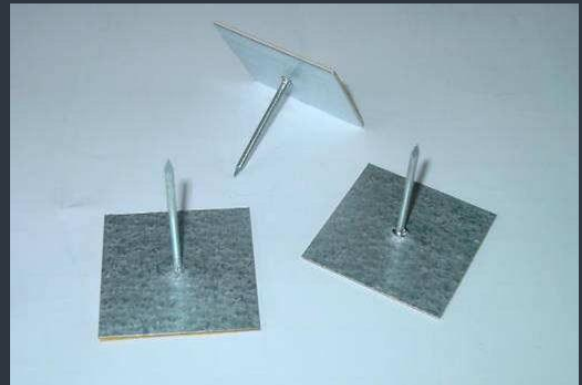

Advantages:

- quick mounting
- installable in all positions

CLAVU-fix

Technical Data

- Self adhesive fastener for insulation. Including protection clip of galvanized steel plates.
- Recommendation for 1 m² insulation : walls = 6 pins, ceiling = 8 pins.
FMPA – examination no 1.5-73663

Dimensions:

Length from 25mm – 203 mm

other dimensions on request

Material:

- Galvanized steel (Standard)
- Stainless steel (1.4301)