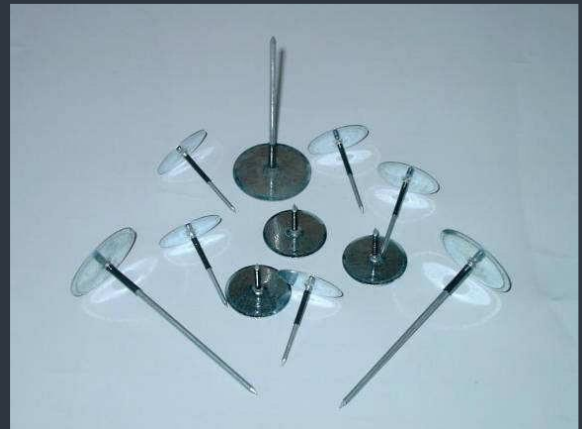

## Cupped head pins

### Technical Data

- Insulation pin and safety clip combined.
- Insulated pin for insulation materials with aluminium laminate

#### Dimensions:

Diameter 2 and 2,7mm  
Length from 9,5mm – 152,4 mm

other dimensions on request