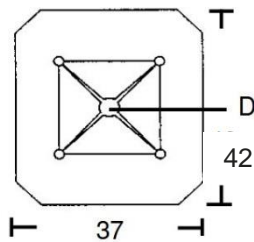

Mounting washer