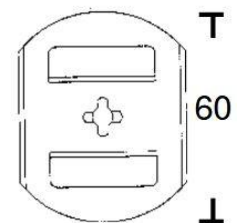

Lockwasher
LFF-060