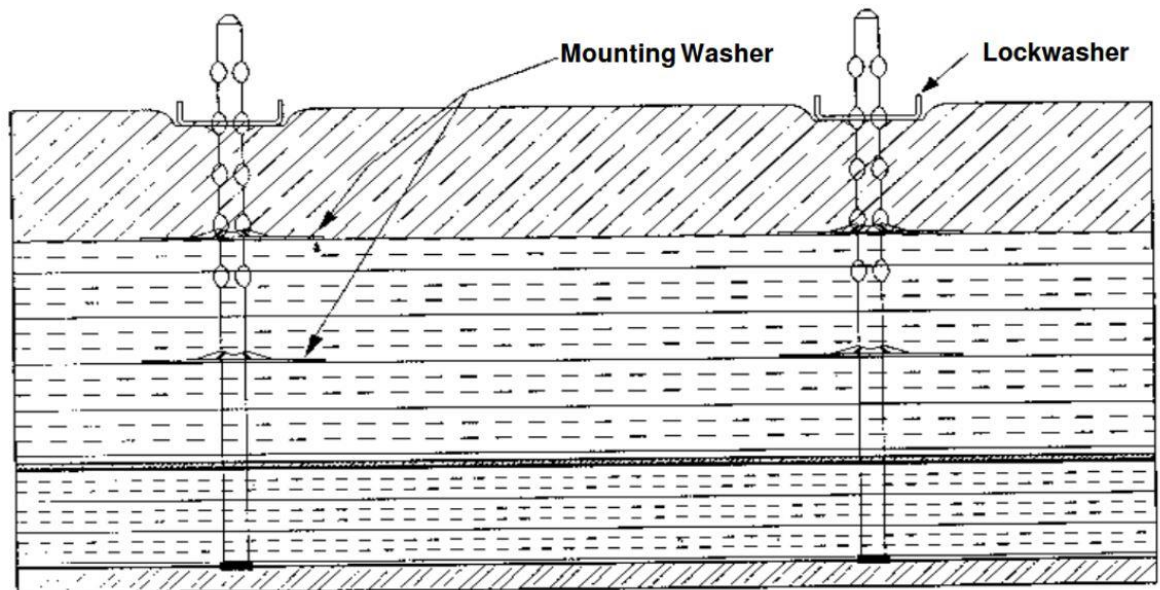

# Drawn Arc high temperature Fiberfix type FFS

Mounting washer

Lockwasher  
LFF-040

Lockwasher  
LFF-060

### Technical data

Fiberfix type FFS	Fiberfix materials	Lockwasher LFF-040 and LFF-060 materials	Mounting washer materials
D = 5 mm	• 1.4301	• 1.4841	• Steel
L = 75 – 550mm	• 1.4841		• 1.4301
	• 1.4864	Alternative materials: 1.4301, 1.4864	